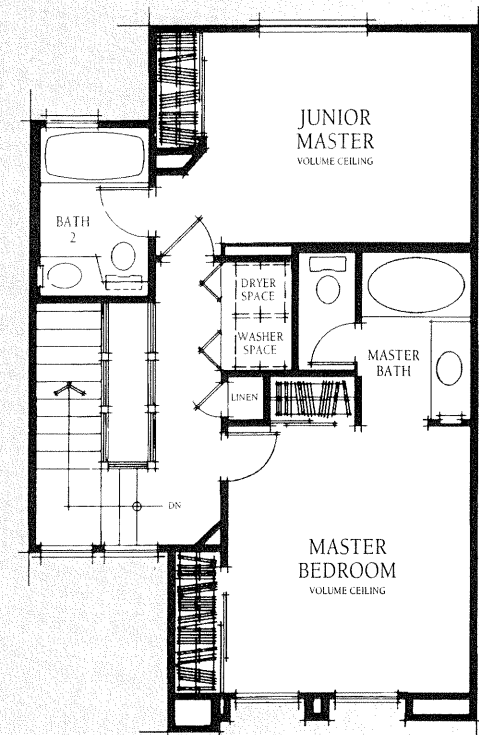

A dramatic angled fireplace is the focal point of the living room, which also has a sliding glass door leading to an inviting deck. Also on the first floor is a powder room — a very convenient feature, especially when you're entertaining. The master suite offers the luxury of two wardrobe closets, plus an oval tub. And you're sure to appreciate the indispensable washer/dryer space.

## The Mediterranean

1178 square feet

2 Bedroom

2½ Bath

FIRST FLOOR

SECOND FLOOR