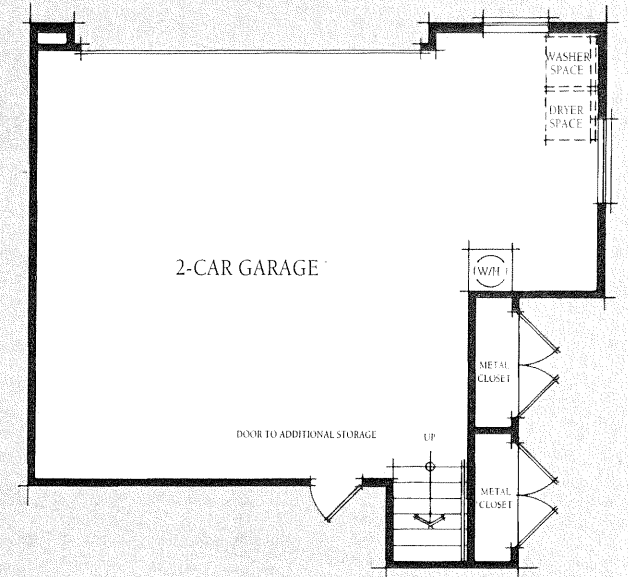

The most spacious home in The Cove collection is complete with a family room that opens to the gourmet kitchen — ideal for casual entertaining. A double door entry welcomes you into the master bedroom, which boasts not only a walk-in closet, but a wardrobe closet as well. In addition, the two secondary bedrooms share a convenient Jack 'n Jill bath.

The Pacific

1610 square feet

3 Bedroom

2½ Bath

Family Room

FIRST FLOOR

SECOND FLOOR