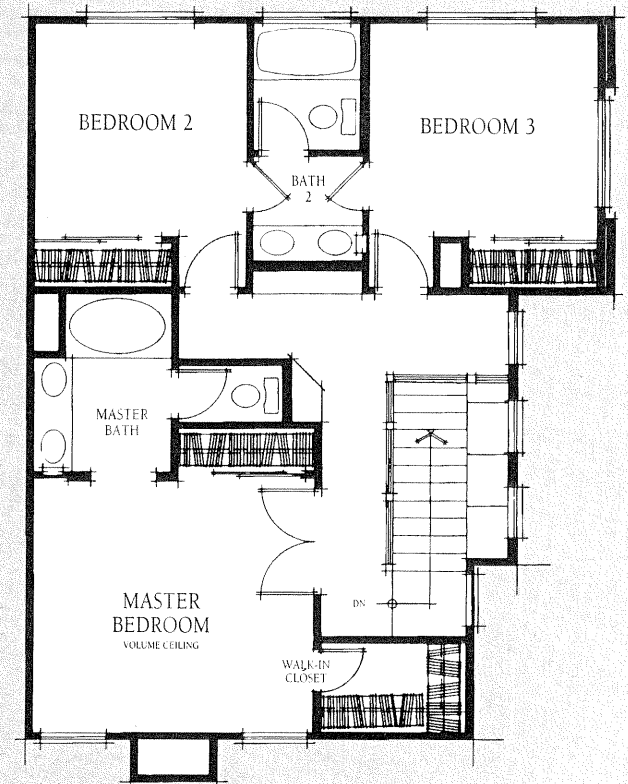

The most spacious home in The Cove collection is complete with a family room that opens to the gourmet kitchen — ideal for casual entertaining. A double door entry welcomes you into the master bedroom, which boasts not only a walk-in closet, but a wardrobe closet as well. In addition, the two secondary bedrooms share a convenient Jack 'n Jill bath.

The Pacific

1610 square feet

3 Bedroom

2½ Bath

Family Room

FIRST FLOOR

SECOND FLOOR