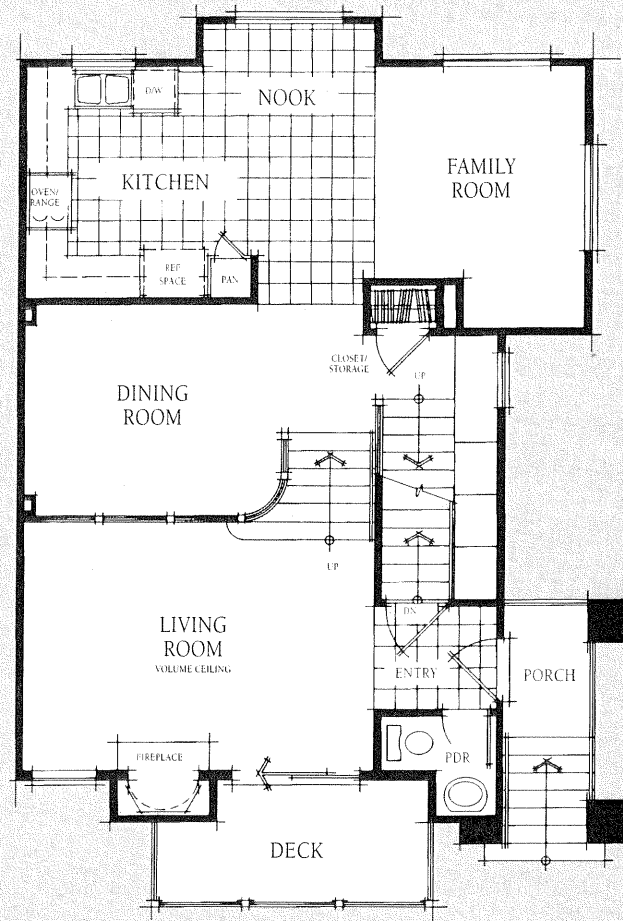

The most spacious home in The Cove collection is complete with a family room that opens to the gourmet kitchen — ideal for casual entertaining. A double door entry welcomes you into the master bedroom, which boasts not only a walk-in closet, but a wardrobe closet as well. In addition, the two secondary bedrooms share a convenient Jack 'n Jill bath.

The Pacific

1610 square feet

3 Bedroom

2½ Bath

Family Room

FIRST FLOOR

SECOND FLOOR