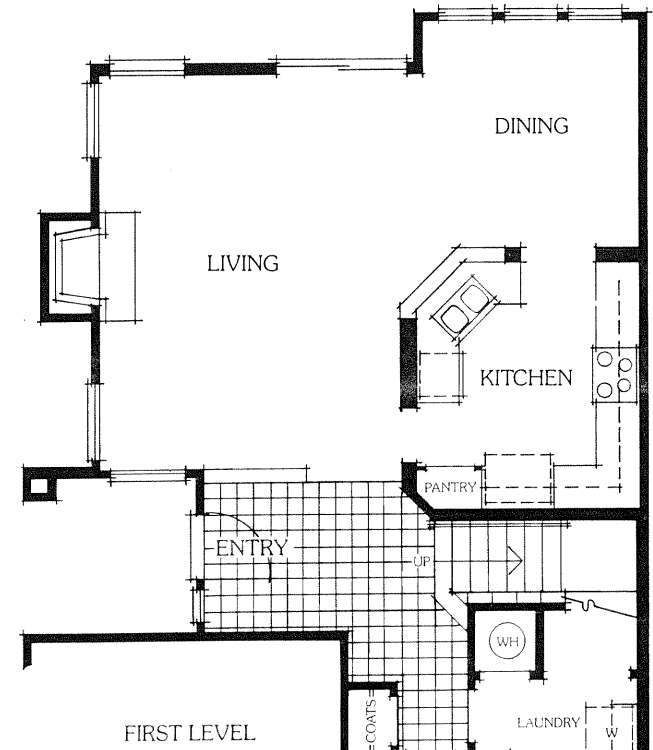

PLAN 4 **PEMBROKE**
2 Bedroom + Retreat, 2½ Bath

The 'open' design of this model is evident the moment you step into the large entry. High, clerestory window walls open onto a marvelously designed stucco and wrought iron walled patio, complete with arbor. A coffered stair case ceiling with recessed lighting leads to a generous master suite with quiet retreat.