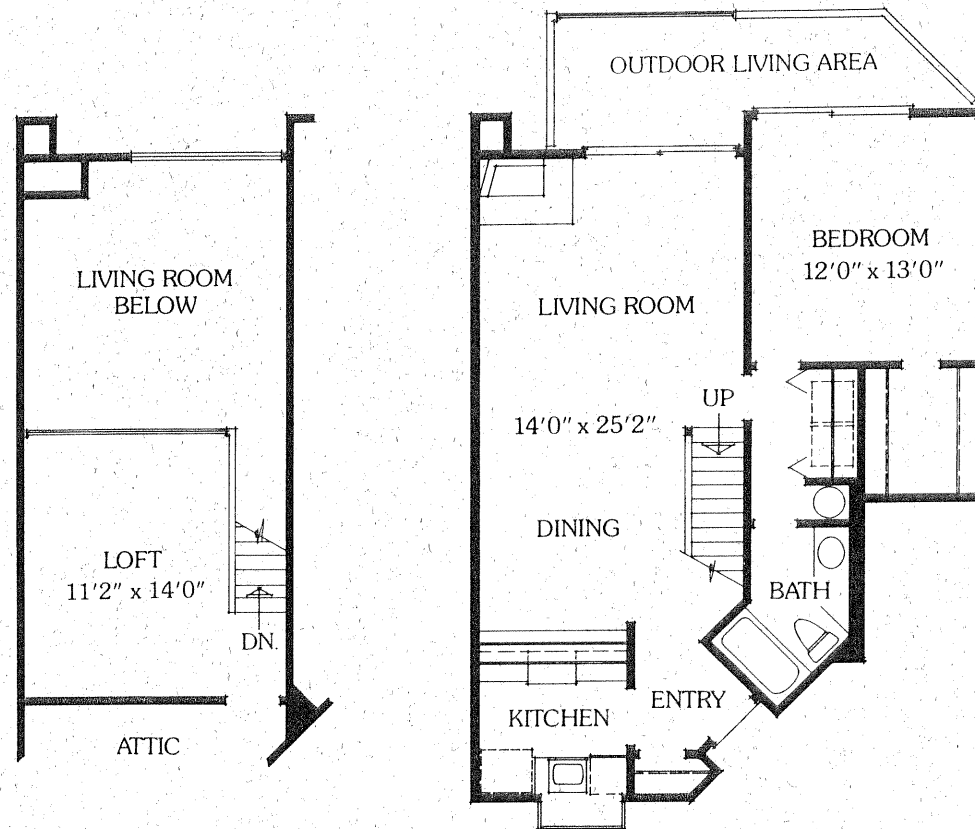

**1 bedroom, 1 bath  
plus loft  
987 sq. ft. approximately**

# Sloop

All dimensions are approximate.  
Patio and deck areas may  
vary with location.

*A cosy retreat, away from the noise and haste . . .*