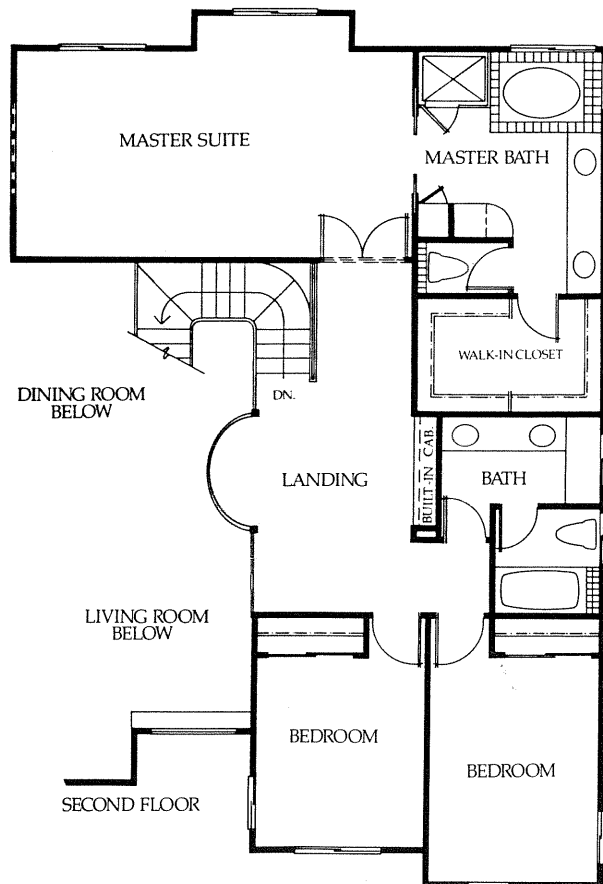

The large entry and curved staircase lead upward to a graceful second story landing, handsomely finished with oak railings and balusters. The gourmet kitchen features expansive countertops of hand-set ceramic tile, a generous double pantry and a charming garden window. A fourth bedroom with full bath is conveniently located on the first floor—ideal for guest, in-law or au pair quarters. Upstairs, skylights open the elegant master bath to abundant natural light. The master suite with volume ceilings is well secluded from bedrooms two and three. The exceptionally convenient arrangement of rooms makes The Cambridge like two homes in one!

Artist's conception of floorplan.