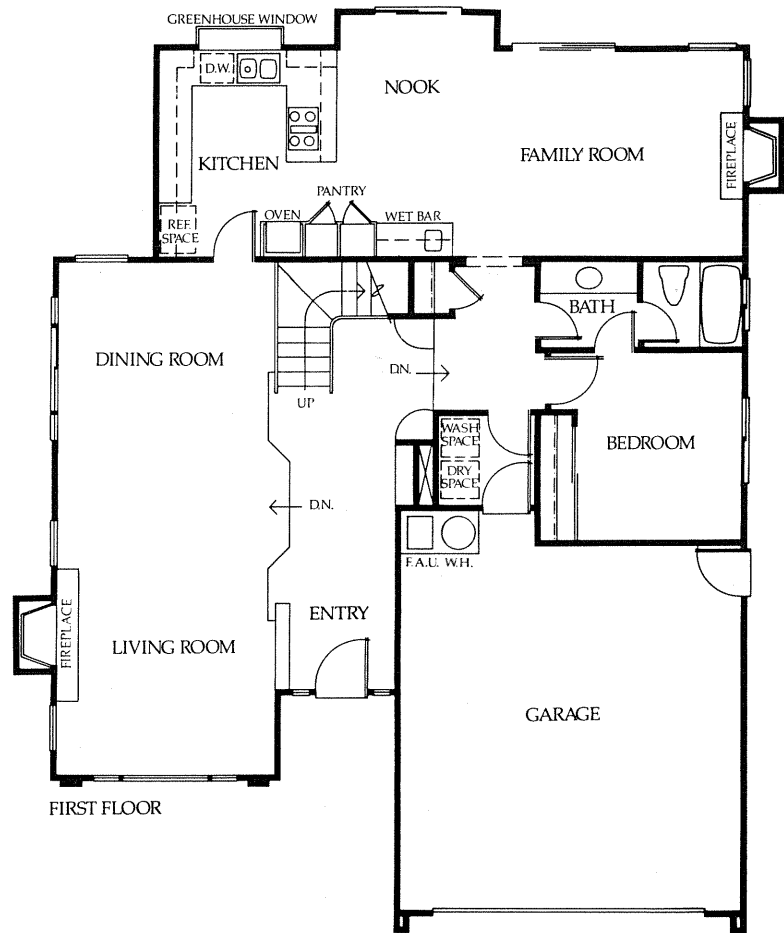

The large entry and curved staircase lead upward to a graceful second story landing, handsomely finished with oak railings and balusters. The gourmet kitchen features expansive countertops of hand-set ceramic tile, a generous double pantry and a charming garden window. A fourth bedroom with full bath is conveniently located on the first floor—ideal for guest, in-law or au pair quarters. Upstairs, skylights open the elegant master bath to abundant natural light. The master suite with volume ceilings is well secluded from bedrooms two and three. The exceptionally convenient arrangement of rooms makes The Cambridge like two homes in one!

Artist's conception of floorplan.