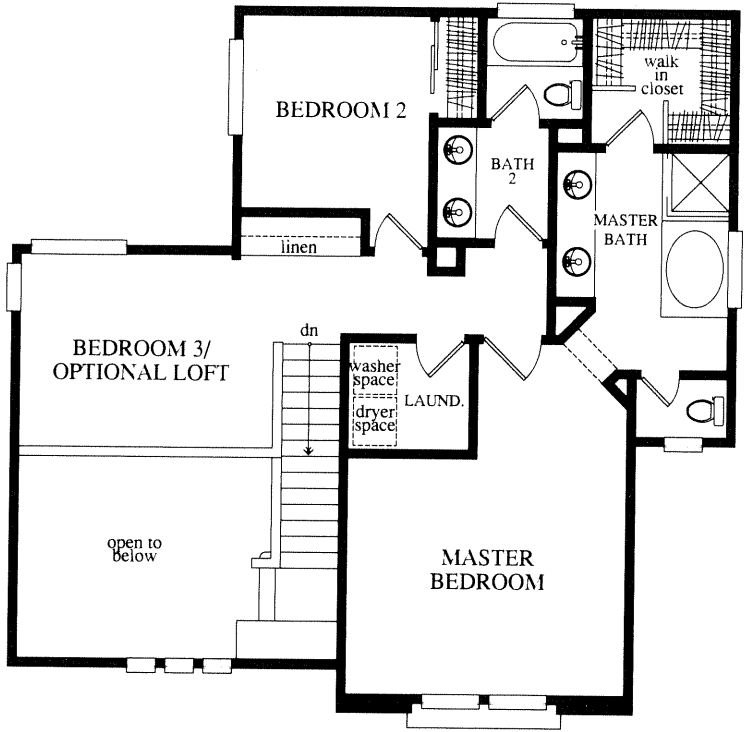

3 BEDROOMS
 2 1/2 BATHS
 OPTIONAL LOFT
 APPROX 1,711 SQ. FT.

SECOND FLOOR

BEDROOM 3

FIRST FLOOR