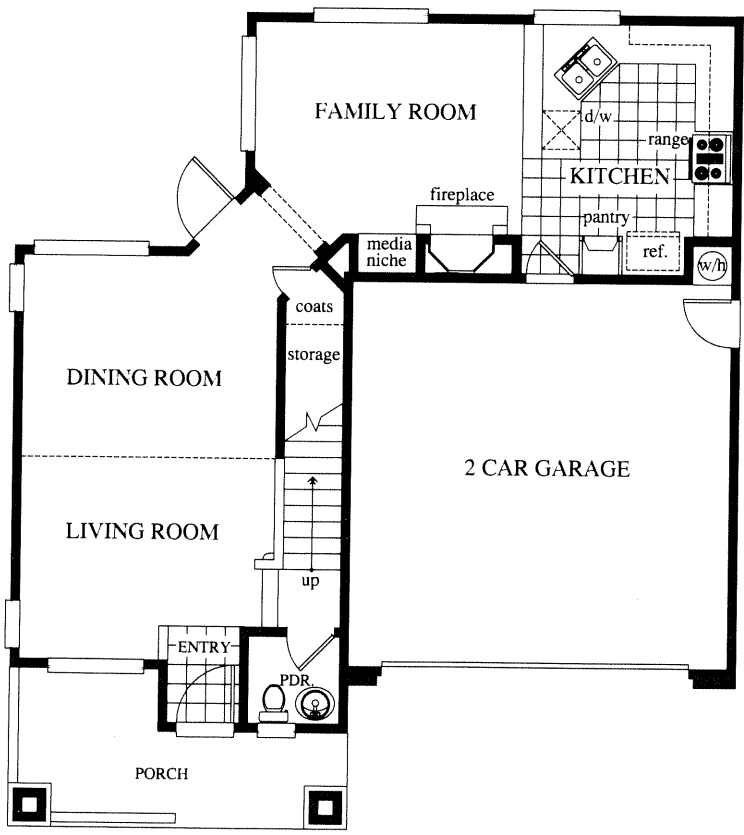

3 BEDROOMS
 2 1/2 BATHS
 OPTIONAL LOFT
 APPROX 1,711 SQ. FT.

SECOND FLOOR

BEDROOM 3

FIRST FLOOR