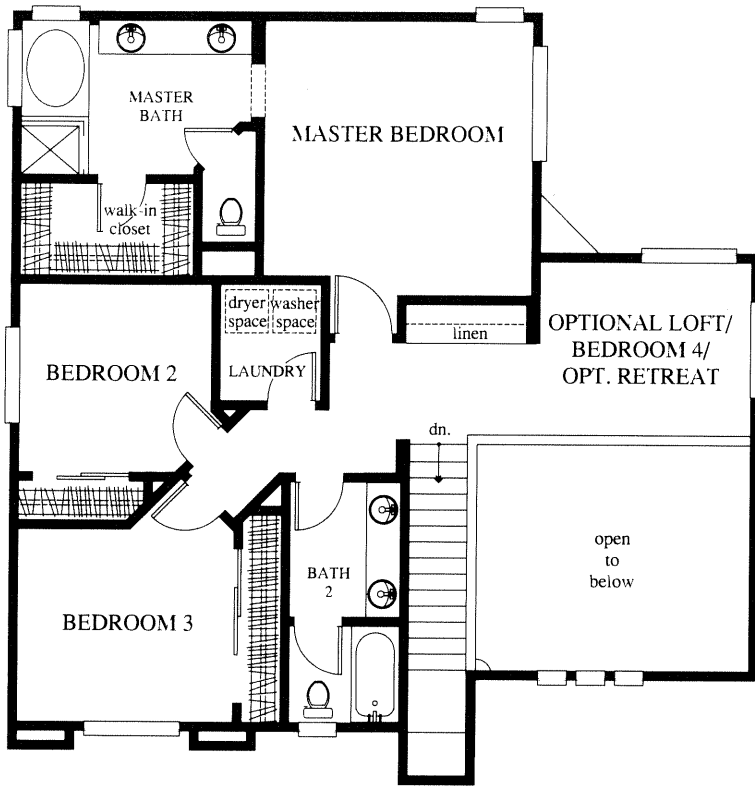

4 BEDROOMS  
 2 1/2 BATHS  
 OPTIONAL LOFT  
 OR RETREAT  
 APPROX 1,909 SQ. FT.

SECOND FLOOR

BEDROOM 4

FIRST FLOOR

OPTIONAL RETREAT