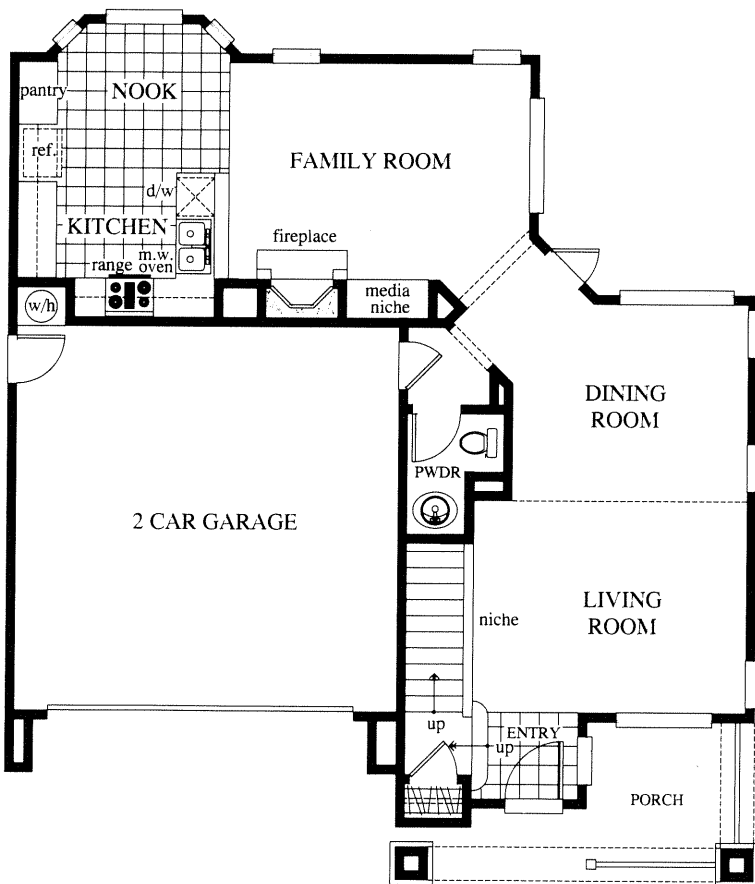

4 BEDROOMS  
 2 1/2 BATHS  
 OPTIONAL LOFT  
 OR RETREAT  
 APPROX 1,909 SQ. FT.

SECOND FLOOR

BEDROOM 4

FIRST FLOOR

OPTIONAL RETREAT