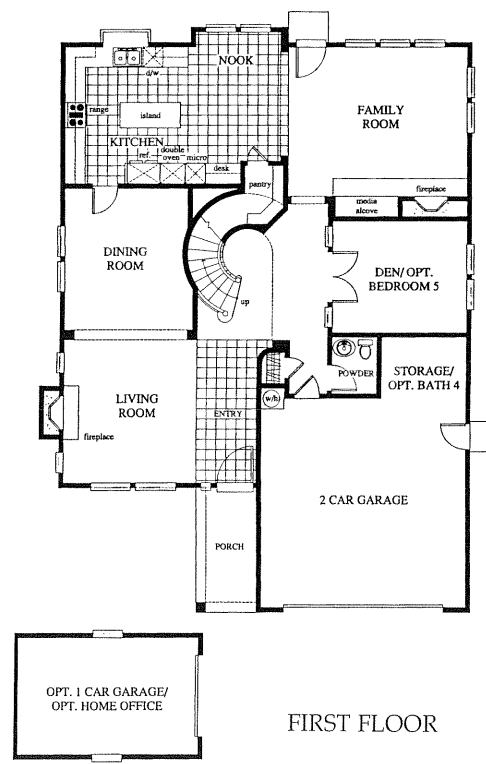

4 BEDROOMS
 DEN
 2 1/2 BATHS
 APPROX. 3229 SQ. FT.

ENHANCED BEDROOM 4

ENHANCED LOFT OPTION

LOFT OPTION

SECOND FLOOR

FIRST FLOOR

BEDROOM 5 W/ BATH 4 OPTION

BEDROOM 5 W/ BATH 3 OPTION