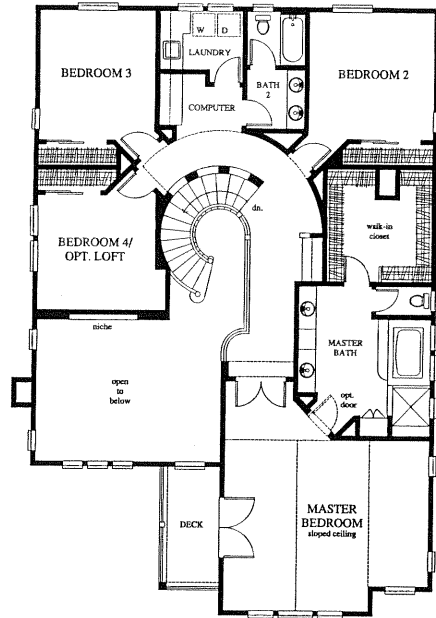

4 BEDROOMS
 DEN
 2 1/2 BATHS
 APPROX. 3229 SQ. FT.

ENHANCED BEDROOM 4

ENHANCED LOFT OPTION

LOFT OPTION

SECOND FLOOR

FIRST FLOOR

BEDROOM 5 W/ BATH 4 OPTION

BEDROOM 5 W/ BATH 3 OPTION